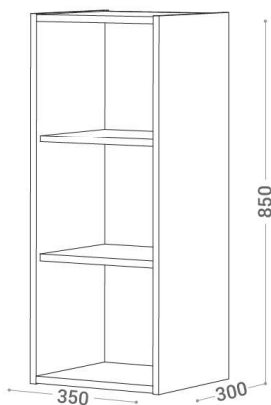

# Forme

Franklin Furniture Forme Storage Tower Open 850  
x 350mm

Code:  
FV001SXX

- Cabinetry is New Zealand made
- Adjustable shelves
- Open storage tower

## Finishes Available

See colour chart for full list

XX = Colour Code

- MW Melamine White
- MG Melamine Grain
- V Veneer

(L x W x H) 350 x 300 x 850 mm

 DESIGNED AND MANUFACTURED IN NEW ZEALAND