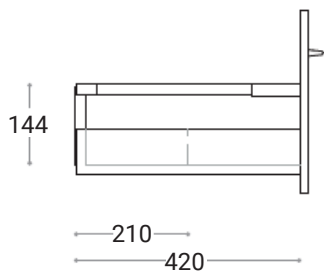

# Como

Franklin Furniture Como Wall Vanity 1 Drawer  
1000mm

Code:  
FV027.1000XX

- Cabinetry is New Zealand made
- Marmorin cast dolomitic marble vanity top
- Häfele hinge and drawer system comes with a 10 year warranty
- Handle options available

## Finishes Available

See colour chart for full list

XX = Colour Code

- MW Melamine White
- MG Melamine Grain
- V Veneer

(L x W x H): **1000 x 500 x 400 mm**

 VANITIES DESIGNED AND MANUFACTURED IN NEW ZEALAND