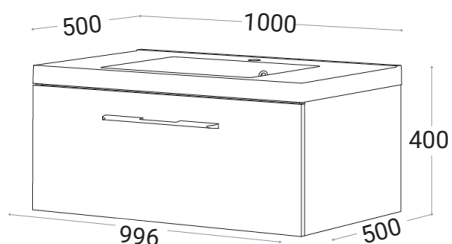

# Como

Franklin Furniture Como Wall Vanity 1 Drawer  
1000mm

Code:  
FV027.1000XX

- Cabinetry is New Zealand made
- Marmorin cast dolomitic marble vanity top
- Häfele hinge and drawer system comes with a 10 year warranty
- Handle options available

## Finishes Available

See colour chart for full list

XX = Colour Code

- MW Melamine White
- MG Melamine Grain
- V Veneer

(L x W x H): **1000 x 500 x 400 mm**

 VANITIES DESIGNED AND MANUFACTURED IN NEW ZEALAND