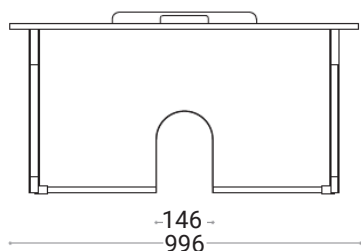

# Como

Franklin Furniture Como Wall Vanity 1 Drawer  
1000mm

Code:  
FV027.1000XX

- Cabinetry is New Zealand made
- Marmorin cast dolomitic marble vanity top
- Häfele hinge and drawer system comes with a 10 year warranty
- Handle options available

## Finishes Available

See colour chart for full list

XX = Colour Code

- MW Melamine White
- MG Melamine Grain
- V Veneer

(L x W x H): **1000 x 500 x 400 mm**

 VANITIES DESIGNED AND MANUFACTURED IN NEW ZEALAND