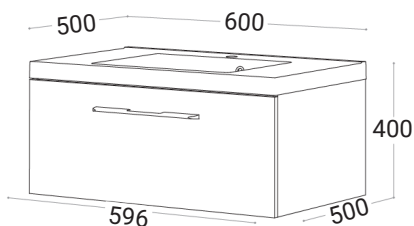

Como

Franklin Furniture Como Wall Vanity 1 Drawer
600mm

Code:
FV027.600XX

- Cabinetry is New Zealand made
- Marmorin cast dolomitic marble vanity top
- Häfele hinge and drawer system comes with a 10 year warranty
- Handle options available

Finishes Available

See colour chart for full list

XX = Colour Code

- MW Melamine White
- MG Melamine Grain
- V Veneer

(L x W x H): **600 x 500 x 400 mm**

VANITIES DESIGNED AND MANUFACTURED IN NEW ZEALAND

VANITY TOPS DESIGNED AND MANUFACTURED IN POLAND