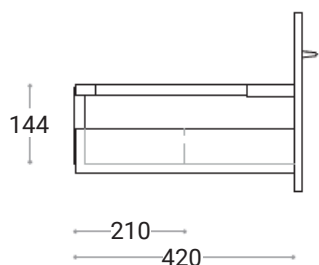

Como

Franklin Furniture Como Wall Vanity 1 Drawer
600mm

Code:
FV027.600XX

- Cabinetry is New Zealand made
- Marmorin cast dolomitic marble vanity top
- Häfele hinge and drawer system comes with a 10 year warranty
- Handle options available

Finishes Available

See colour chart for full list

XX = Colour Code

- MW Melamine White
- MG Melamine Grain
- V Veneer

(L x W x H): **600 x 500 x 400 mm**

VANITIES DESIGNED AND MANUFACTURED IN NEW ZEALAND

VANITY TOPS DESIGNED AND MANUFACTURED IN POLAND