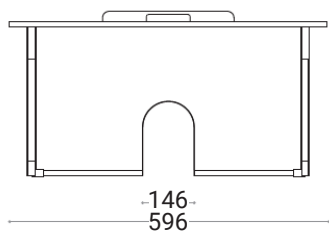

Como

Franklin Furniture Como Wall Vanity 1 Drawer
600mm

Code:
FV027.600XX

- Cabinetry is New Zealand made
- Marmorin cast dolomitic marble vanity top
- Häfele hinge and drawer system comes with a 10 year warranty
- Handle options available

Finishes Available

See colour chart for full list

XX = Colour Code

- MW Melamine White
- MG Melamine Grain
- V Veneer

(L x W x H): **600 x 500 x 400 mm**

VANITIES DESIGNED AND MANUFACTURED IN NEW ZEALAND

VANITY TOPS DESIGNED AND MANUFACTURED IN POLAND