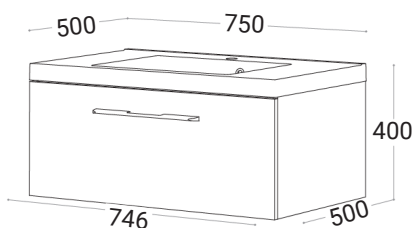

Como

Franklin Furniture Como Wall Vanity 1 Drawer
750mm

Code:
FV027.750XX

- Cabinetry is New Zealand made
- Marmorin cast dolomitic marble vanity top
- Häfele hinge and drawer system comes with a 10 year warranty
- Handle options available

Finishes Available

See colour chart for full list

XX = Colour Code

- MW Melamine White
- MG Melamine Grain
- V Veneer

(L x W x H): **750 x 500 x 400 mm**

 VANITIES DESIGNED AND MANUFACTURED IN NEW ZEALAND

 VANITY TOPS DESIGNED AND MANUFACTURED IN POLAND