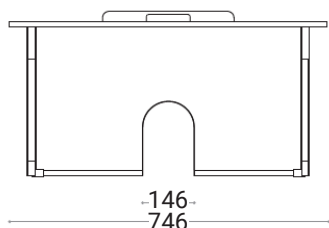

Como

Franklin Furniture Como Wall Vanity 1 Drawer
750mm

Code:
FV027.750XX

- Cabinetry is New Zealand made
- Marmorin cast dolomitic marble vanity top
- Häfele hinge and drawer system comes with a 10 year warranty
- Handle options available

Finishes Available

See colour chart for full list

XX = Colour Code

- MW Melamine White
- MG Melamine Grain
- V Veneer

(L x W x H): **750 x 500 x 400 mm**

 VANITIES DESIGNED AND MANUFACTURED IN NEW ZEALAND

 VANITY TOPS DESIGNED AND MANUFACTURED IN POLAND