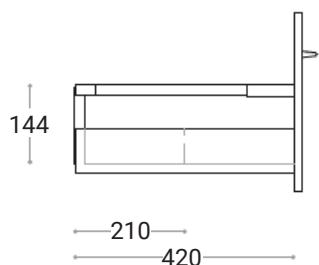

Como

Franklin Furniture Como Wall Vanity 1 Drawer
750mm

Code:
FV027.750XX

- Cabinetry is New Zealand made
- Marmorin cast dolomitic marble vanity top
- Häfele hinge and drawer system comes with a 10 year warranty
- Handle options available

Finishes Available

See colour chart for full list

XX = Colour Code

- MW Melamine White
- MG Melamine Grain
- V Veneer

(L x W x H): **750 x 500 x 400 mm**

 VANITIES DESIGNED AND MANUFACTURED IN NEW ZEALAND

 VANITY TOPS DESIGNED AND MANUFACTURED IN POLAND