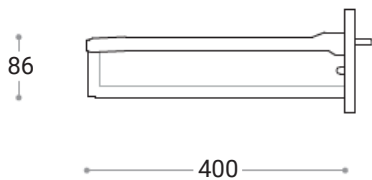

Bella

Franklin Furniture Bella Floor Vanity 2 Door / 3
Drawer 1000mm

Code:
FV031.1000XX

- Cabinetry is New Zealand made
- Marmorin cast dolomitic marble vanity top
- Häfele hinge and drawer system comes with a 10 year warranty
- Adjustable shelf
- Handle options available

Finishes Available

See colour chart for full list

XX = Colour Code

- MW Melamine White
- MG Melamine Grain

(L x W x H): **1000 x 500 x 830 mm**

 VANITIES DESIGNED AND MANUFACTURED IN NEW ZEALAND

 VANITY TOPS DESIGNED AND MANUFACTURED IN POLAND