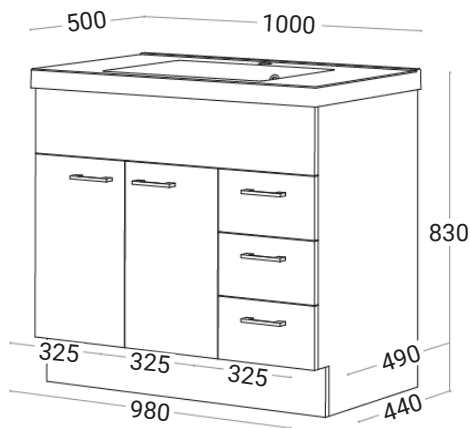

Bella

Franklin Furniture Bella Floor Vanity 2 Door / 3
Drawer 1000mm

Code:
FV031.1000XX

- Cabinetry is New Zealand made
- Marmorin cast dolomitic marble vanity top
- Häfele hinge and drawer system comes with a 10 year warranty
- Adjustable shelf
- Handle options available

Finishes Available

See colour chart for full list

XX = Colour Code

- MW Melamine White
- MG Melamine Grain

(L x W x H): **1000 x 500 x 830 mm**

 VANITIES DESIGNED AND MANUFACTURED IN NEW ZEALAND

 VANITY TOPS DESIGNED AND MANUFACTURED IN POLAND