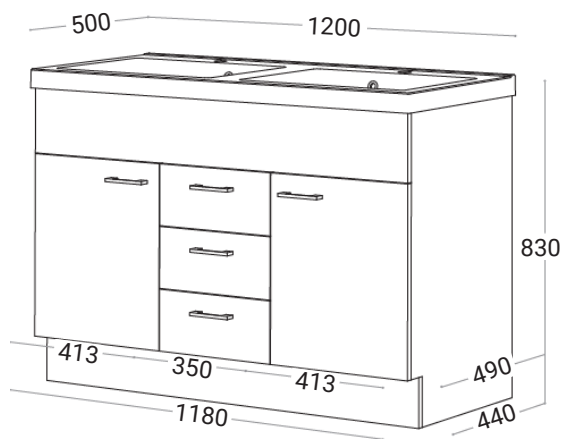

Bella

Franklin Furniture Bella Floor Vanity Double
Bowl 2 Door / 3 Drawer 1200mm

Code:
FV031.1200DXX

- Cabinetry is New Zealand made
- Marmorin cast dolomitic marble vanity top
- Häfele hinge and drawer system comes with a 10 year warranty
- Adjustable shelf
- Handle options available
- Double bowl

Finishes Available

See colour chart for full list

XX = Colour Code

- MW Melamine White
- MG Melamine Grain

(L x W x H): **1200 x 500 x 830 mm**

 VANITIES DESIGNED AND MANUFACTURED IN NEW ZEALAND

 VANITY TOPS DESIGNED AND MANUFACTURED IN POLAND