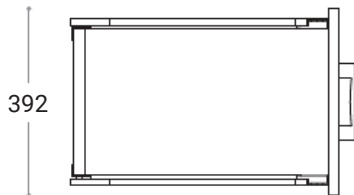

Bella

Franklin Furniture Bella Floor Vanity Double
Bowl 2 Door / 3 Drawer 1200mm

Code:
FV031.1200DXX

- Cabinetry is New Zealand made
- Marmorin cast dolomitic marble vanity top
- Häfele hinge and drawer system comes with a 10 year warranty
- Adjustable shelf
- Handle options available
- Double bowl

Finishes Available

See colour chart for full list

XX = Colour Code

- MW Melamine White
- MG Melamine Grain

(L x W x H): **1200 x 500 x 830 mm**

 VANITIES DESIGNED AND MANUFACTURED IN NEW ZEALAND

 VANITY TOPS DESIGNED AND MANUFACTURED IN POLAND