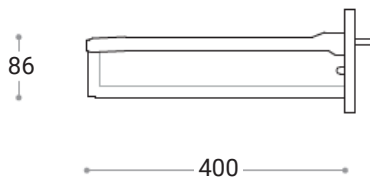

Bella

Franklin Furniture Bella Floor Vanity Double
Bowl 2 Door / 3 Drawer 1200mm

Code:
FV031.1200DXX

- Cabinetry is New Zealand made
- Marmorin cast dolomitic marble vanity top
- Häfele hinge and drawer system comes with a 10 year warranty
- Adjustable shelf
- Handle options available
- Double bowl

Finishes Available

See colour chart for full list

XX = Colour Code

- MW Melamine White
- MG Melamine Grain

(L x W x H): **1200 x 500 x 830 mm**

 VANITIES DESIGNED AND MANUFACTURED IN NEW ZEALAND

 VANITY TOPS DESIGNED AND MANUFACTURED IN POLAND