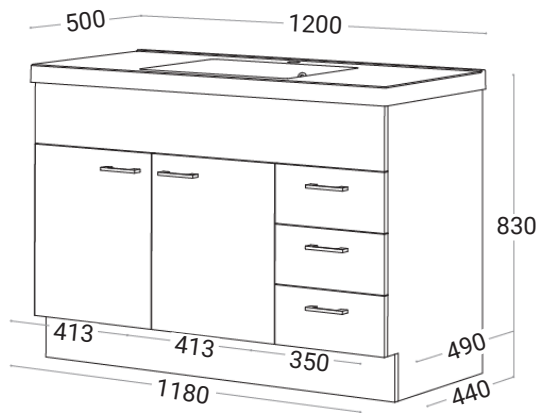

# Bella

Franklin Furniture Bella Floor Vanity 2 Door / 3  
Drawer 1200mm

Code:  
FV031.1200XX

- Cabinetry is New Zealand made
- Marmorin cast dolomitic marble vanity top
- Häfele hinge and drawer system comes with a 10 year warranty
- Adjustable shelf
- Handle options available

### Finishes Available

See colour chart for full list

XX = Colour Code

- MW Melamine White
- MG Melamine Grain

(L x W x H): **1200 x 500 x 830 mm**

 VANITIES DESIGNED AND MANUFACTURED IN NEW ZEALAND

 VANITY TOPS DESIGNED AND MANUFACTURED IN POLAND