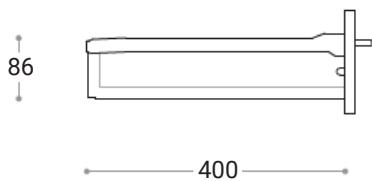

# Bella

Franklin Furniture Bella Floor Vanity 2 Door / 3  
Drawer 1200mm

Code:  
FV031.1200XX

- Cabinetry is New Zealand made
- Marmorin cast dolomitic marble vanity top
- Häfele hinge and drawer system comes with a 10 year warranty
- Adjustable shelf
- Handle options available

### Finishes Available

See colour chart for full list

XX = Colour Code

- MW Melamine White
- MG Melamine Grain

(L x W x H): **1200 x 500 x 830 mm**

 VANITIES DESIGNED AND MANUFACTURED IN NEW ZEALAND

 VANITY TOPS DESIGNED AND MANUFACTURED IN POLAND