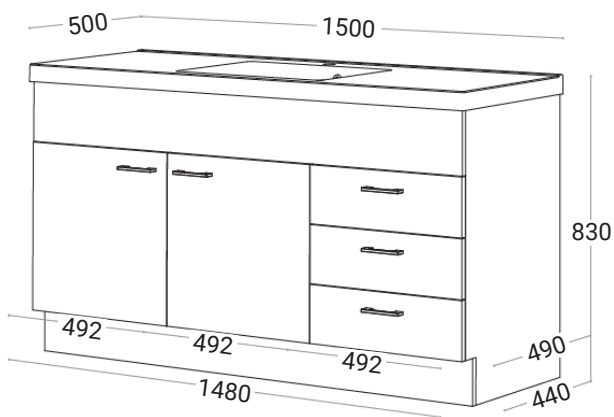

Bella

Franklin Furniture Bella Floor Vanity 2 Door / 3
Drawer 1500mm

Code:
FV031.1500XX

- Cabinetry is New Zealand made
- Marmorin cast dolomitic marble vanity top
- Häfele hinge and drawer system comes with a 10 year warranty
- Adjustable shelf
- Handle options available

Finishes Available

See colour chart for full list

XX = Colour Code

- MW Melamine White
- MG Melamine Grain

(L x W x H): **1500 x 500 x 830 mm**

 VANITIES DESIGNED AND MANUFACTURED IN NEW ZEALAND

 VANITY TOPS DESIGNED AND MANUFACTURED IN POLAND