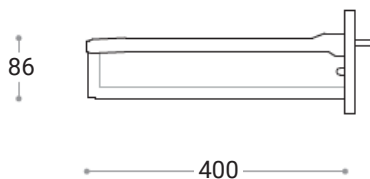

Bella

Franklin Furniture Bella Floor Vanity 2 Door / 3
Drawer 1500mm

Code:
FV031.1500XX

- Cabinetry is New Zealand made
- Marmorin cast dolomitic marble vanity top
- Häfele hinge and drawer system comes with a 10 year warranty
- Adjustable shelf
- Handle options available

Finishes Available

See colour chart for full list

XX = Colour Code

- MW Melamine White
- MG Melamine Grain

(L x W x H): **1500 x 500 x 830 mm**

 VANITIES DESIGNED AND MANUFACTURED IN NEW ZEALAND

 VANITY TOPS DESIGNED AND MANUFACTURED IN POLAND