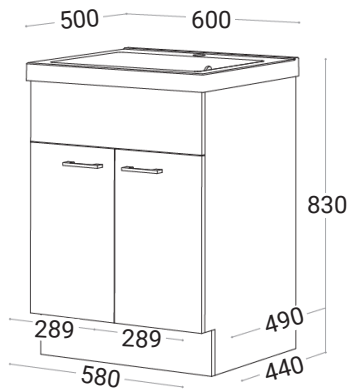

Bella

Franklin Furniture Bella Floor Vanity 2 Drawer
600mm

Code:
FV031.600XX

- Cabinetry is New Zealand made
- Marmorin cast dolomitic marble vanity top
- Häfele hinge and drawer system comes with a 10 year warranty
- Double doors
- Handle options available

Finishes Available

See colour chart for full list

XX = Colour Code

- MW Melamine White
- MG Melamine Grain

(L x W x H): **600 x 500 x 830 mm**

 VANITIES DESIGNED AND MANUFACTURED IN NEW ZEALAND

 VANITY TOPS DESIGNED AND MANUFACTURED IN POLAND