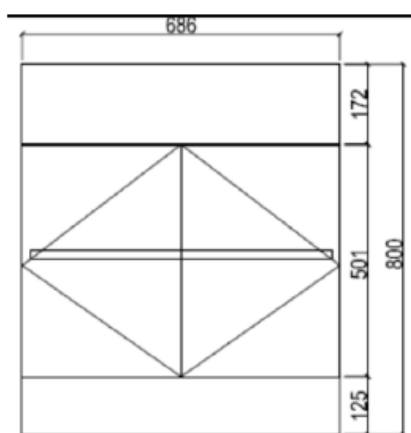

Isabella

Franklin Furniture Isabella Floor Vanity 2 Door
700mm

Code:
FV031.700XX

- Cabinetry is New Zealand made
- Marmorin cast dolomitic marble vanity top
- Häfele hinge and drawer system comes with a 10 year warranty
- Double doors
- Handle options available

Finishes Available

See colour chart for full list

XX = Colour Code

- MW Melamine White
- MG Melamine Grain

(L x W x H): **700 x 350 x 830 mm**

-  VANITIES DESIGNED AND MANUFACTURED IN NEW ZEALAND
-  VANITY TOPS DESIGNED AND MANUFACTURED IN POLAND