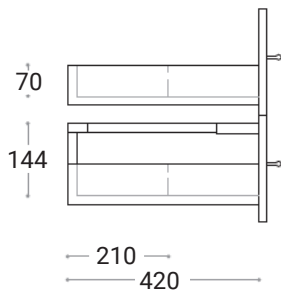

# Lago

Franklin Furniture Lago Wall Vanity 2 Drawer  
1000mm

Code:  
FV033.1000XX

- Cabinetry is New Zealand made
- Marmorin cast dolomitic marble vanity top
- Häfele hinge and drawer system comes with a 10 year warranty
- Double soft close drawers
- Handle options available

## Finishes Available

See colour chart for full list

XX = Colour Code

- MW Melamine White
- MG Melamine Grain
- V Veneer

(L x W x H): **1000 x 500 x 500 mm**

 VANITIES DESIGNED AND MANUFACTURED IN NEW ZEALAND

 VANITY TOPS DESIGNED AND MANUFACTURED IN POLAND