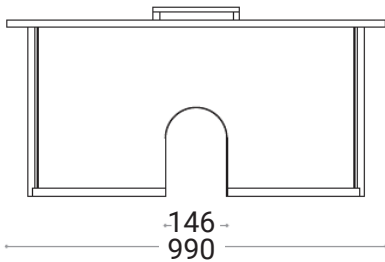

# Lago

Franklin Furniture Lago Wall Vanity 2 Drawer  
1000mm

Code:  
FV033.1000XX

- Cabinetry is New Zealand made
- Marmorin cast dolomitic marble vanity top
- Häfele hinge and drawer system comes with a 10 year warranty
- Double soft close drawers
- Handle options available

## Finishes Available

See colour chart for full list

XX = Colour Code

- MW Melamine White
- MG Melamine Grain
- V Veneer

(L x W x H): **1000 x 500 x 500 mm**

 VANITIES DESIGNED AND MANUFACTURED IN NEW ZEALAND