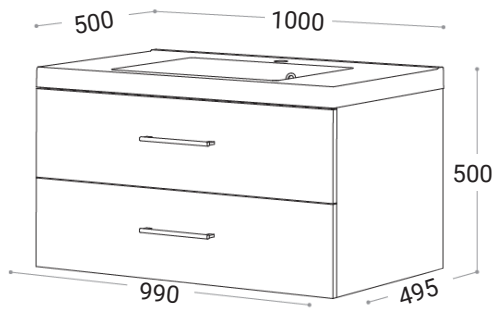

# Lago

Franklin Furniture Lago Wall Vanity 2 Drawer  
1000mm

Code:  
FV033.1000XX

- Cabinetry is New Zealand made
- Marmorin cast dolomitic marble vanity top
- Häfele hinge and drawer system comes with a 10 year warranty
- Double soft close drawers
- Handle options available

## Finishes Available

See colour chart for full list

XX = Colour Code

- MW Melamine White
- MG Melamine Grain
- V Veneer

(L x W x H): **1000 x 500 x 500 mm**

 VANITIES DESIGNED AND MANUFACTURED IN NEW ZEALAND