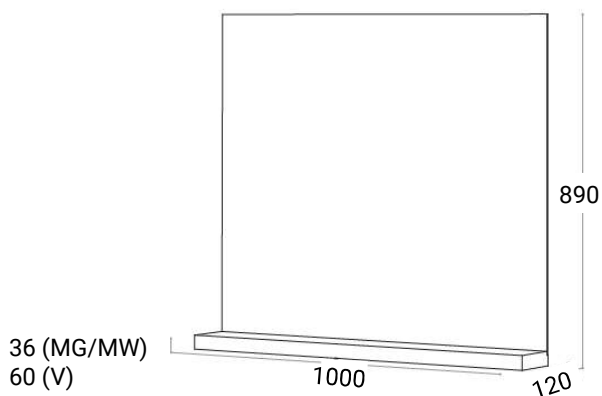

Forme

Franklin Furniture Forme Floating Shelf and Mirror
1000mm

Code:
FV034.1000XX

- New Zealand made
- Floating shelf and mirror
- 4mm mirror with polished edges

Finishes Available

See colour chart for full list

XX = Colour Code

- MW Melamine White
- MG Melamine Grain
- V Veneer

(L x W x H) 1000 x 120 x 890 mm

 DESIGNED AND MANUFACTURED IN NEW ZEALAND

Finishes

Franklin Furniture Finishes

Code:
MW, MG, V

Melemine Finishes