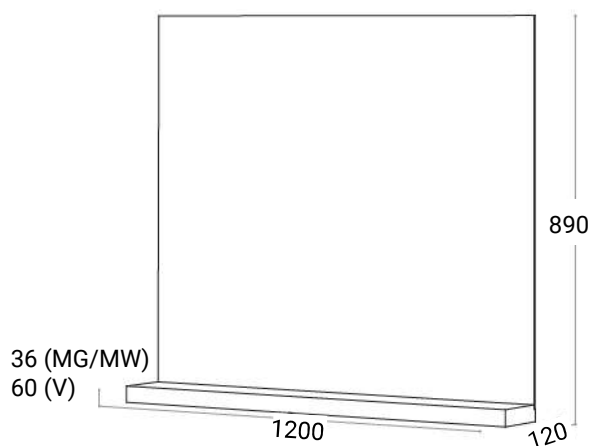

# Forme

Franklin Furniture Forme Floating Shelf and Mirror  
1200mm

Code:  
FV034.1200XX

- New Zealand made
- Floating shelf and mirror
- 4mm mirror with polished edges

#### Finishes Available

See colour chart for full list

XX = Colour Code

- MW Melamine White
- MG Melamine Grain
- V Veneer

(L x W x H)

1200 x 120 x 890 mm

 DESIGNED AND MANUFACTURED IN NEW ZEALAND