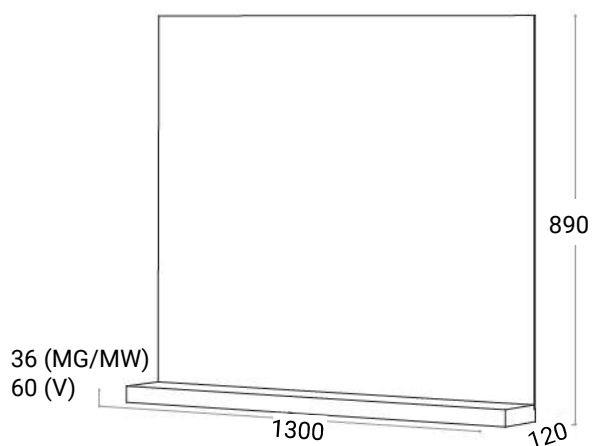

Forme

Franklin Furniture Forme Floating Shelf and Mirror
1300mm

Code:
FV034.1300XX

- New Zealand made
- Floating shelf and mirror
- 4mm mirror with polished edges

Finishes Available

See colour chart for full list

XX = Colour Code

- MW Melamine White
- MG Melamine Grain
- V Veneer

(L x W x H) 1300 x 120 x 890 mm

 DESIGNED AND MANUFACTURED IN NEW ZEALAND

Finishes

Franklin Furniture Finishes

Code:
MW, MG, V

Melemine Finishes