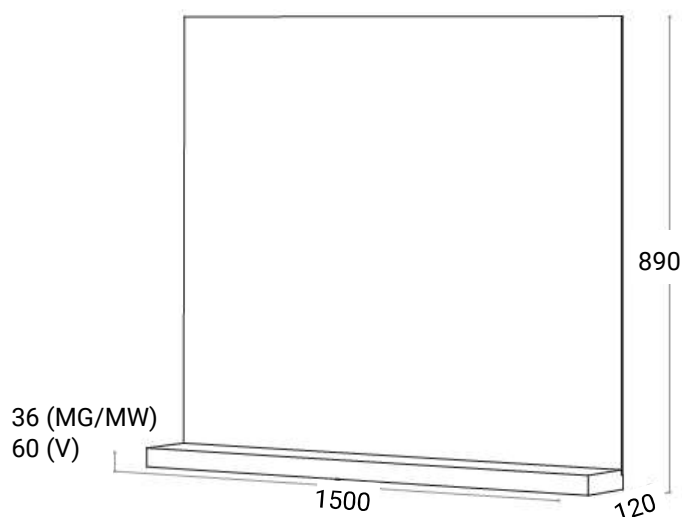

Forme

Franklin Furniture Forme Floating Shelf and Mirror
1500mm

Code:
FV034.1500XX

- New Zealand made
- Floating shelf and mirror
- 4mm mirror with polished edges

Finishes Available

See colour chart for full list

XX = Colour Code

- MW Melamine White
- MG Melamine Grain
- V Veneer

(L x W x H)

1500 x 120 x 890 mm

 DESIGNED AND MANUFACTURED IN NEW ZEALAND

Finishes

Franklin Furniture Finishes

Code:
MW, MG, V