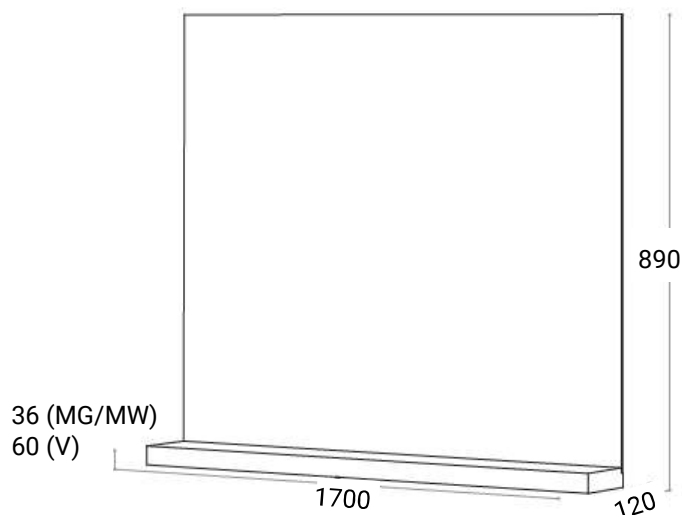

Forme

Franklin Furniture Forme Floating Shelf and Mirror
1700mm

Code:
FV034.1700XX

- New Zealand made
- Floating shelf and mirror
- 4mm mirror with polished edges

Finishes Available

See colour chart for full list

XX = Colour Code

- MW Melamine White
- MG Melamine Grain
- V Veneer

(L x W x H)

1700 x 120 x 890 mm

 DESIGNED AND MANUFACTURED IN NEW ZEALAND

Finishes

Franklin Furniture Finishes

Code:
MW, MG, V