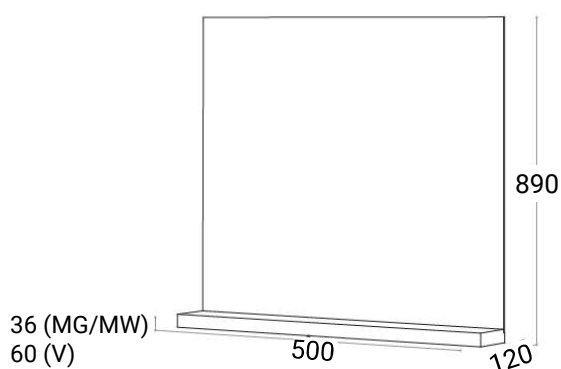

Forme

Franklin Furniture Forme Floating Shelf and Mirror
500mm

Code:
FV034.500XX

- New Zealand made
- Floating shelf and mirror
- 4mm mirror with polished edges

Finishes Available

See colour chart for full list

XX = Colour Code

- MW Melamine White
- MG Melamine Grain
- V Veneer

(L x W x H) 500 x 120 x 890 mm

 DESIGNED AND MANUFACTURED IN NEW ZEALAND

Finishes

Franklin Furniture Finishes

Code:
MW, MG, V

Melemine Finishes