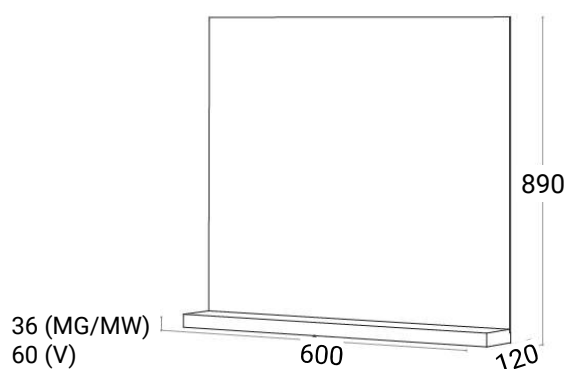

Forme

Franklin Furniture Forme Floating Shelf and Mirror
600mm

Code:
FV034.600XX

- New Zealand made
- Floating shelf and mirror
- 4mm mirror with polished edges

Finishes Available

See colour chart for full list

XX = Colour Code

- MW Melamine White
- MG Melamine Grain
- V Veneer

(L x W x H) 600 x 120 x 890 mm

 DESIGNED AND MANUFACTURED IN NEW ZEALAND

Finishes

Franklin Furniture Finishes

Code:
MW, MG, V

Melemine Finishes