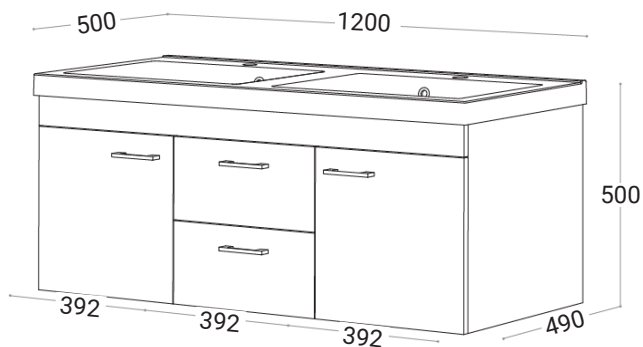

Bella

Franklin Furniture Bella Wall Vanity Double Bowl
2 Door / 2 Drawer 1200mm

Code:
FV040.1200DXX

- Cabinetry is New Zealand made
- Marmorin cast dolomitic marble vanity top
- Häfele hinge and drawer system comes with a 10 year warranty
- Handle options available
- Double bowl

Finishes Available

See colour chart for full list

XX = Colour Code

- MW Melamine White
- MG Melamine Grain

(L x W x H): **1200 x 500 x 500 mm**

 VANITIES DESIGNED AND MANUFACTURED IN NEW ZEALAND

 VANITY TOPS DESIGNED AND MANUFACTURED IN POLAND