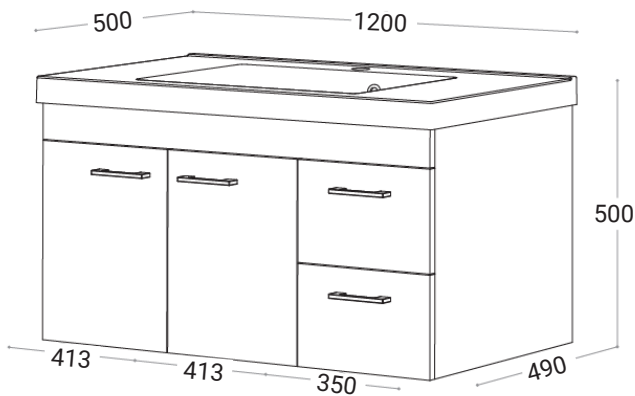

# Bella

Franklin Furniture Bella Wall Vanity 2 Door / 2  
Drawer 1200mm

Code:  
FV040.1200XX

- Cabinetry is New Zealand made
- Marmorin cast dolomitic marble vanity top
- Häfele hinge and drawer system comes with a 10 year warranty
- Handle options available

## Finishes Available

See colour chart for full list

XX = Colour Code

- MW Melamine White
- MG Melamine Grain

(L x W x H): **1200 x 500 x 500 mm**

 VANITIES DESIGNED AND MANUFACTURED IN NEW ZEALAND

 VANITY TOPS DESIGNED AND MANUFACTURED IN POLAND