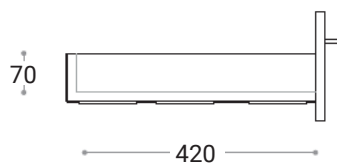

# Bella

Franklin Furniture Bella Wall Vanity 2 Door / 2  
Drawer 1200mm

Code:  
FV040.1200XX

- Cabinetry is New Zealand made
- Marmorin cast dolomitic marble vanity top
- Häfele hinge and drawer system comes with a 10 year warranty
- Handle options available

## Finishes Available

See colour chart for full list

XX = Colour Code

- MW Melamine White
- MG Melamine Grain

(L x W x H): **1200 x 500 x 500 mm**

 VANITIES DESIGNED AND MANUFACTURED IN NEW ZEALAND

 VANITY TOPS DESIGNED AND MANUFACTURED IN POLAND