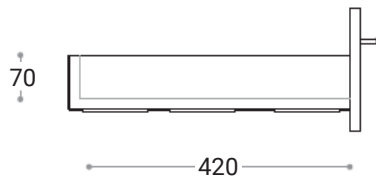

Bella

Franklin Furniture Bella Wall Vanity Double Bowl
2 Door / 2 Drawer 1500mm

Code:
FV040.1500DXX

- Cabinetry is New Zealand made
- Marmorin cast dolomitic marble vanity top
- Häfele hinge and drawer system comes with a 10 year warranty
- Handle options available
- Double bowl

Finishes Available

See colour chart for full list

XX = Colour Code

- MW Melamine White
- MG Melamine Grain

(L x W x H):

1500 x 500 x 500 mm

 VANITIES DESIGNED AND MANUFACTURED IN NEW ZEALAND

 VANITY TOPS DESIGNED AND MANUFACTURED IN POLAND