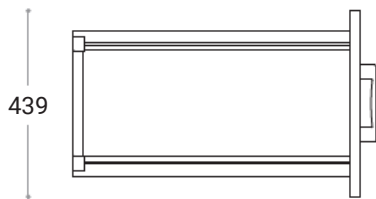

Bella

Franklin Furniture Bella Wall Vanity Double Bowl
2 Door / 2 Drawer 1500mm

Code:
FV040.1500DXX

- Cabinetry is New Zealand made
- Marmorin cast dolomitic marble vanity top
- Häfele hinge and drawer system comes with a 10 year warranty
- Handle options available
- Double bowl

Finishes Available

See colour chart for full list

XX = Colour Code

- MW Melamine White
- MG Melamine Grain

(L x W x H):

1500 x 500 x 500 mm

 VANITIES DESIGNED AND MANUFACTURED IN NEW ZEALAND

 VANITY TOPS DESIGNED AND MANUFACTURED IN POLAND