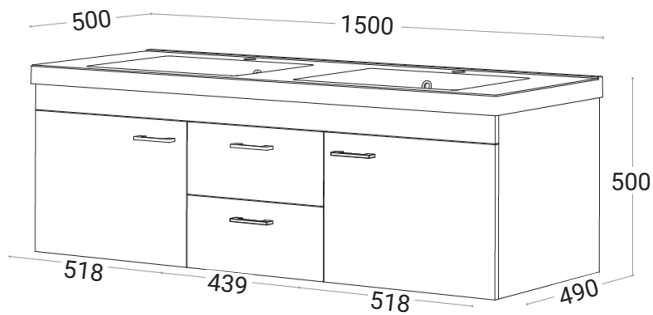

Bella

Franklin Furniture Bella Wall Vanity Double Bowl
2 Door / 2 Drawer 1500mm

Code:
FV040.1500DXX

- Cabinetry is New Zealand made
- Marmorin cast dolomitic marble vanity top
- Häfele hinge and drawer system comes with a 10 year warranty
- Handle options available
- Double bowl

Finishes Available

See colour chart for full list

XX = Colour Code

- MW Melamine White
- MG Melamine Grain

(L x W x H):

1500 x 500 x 500 mm

 VANITIES DESIGNED AND MANUFACTURED IN NEW ZEALAND

 VANITY TOPS DESIGNED AND MANUFACTURED IN POLAND