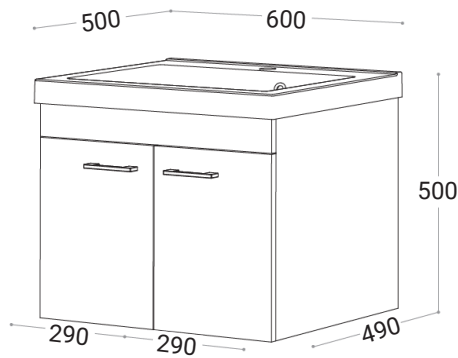

Bella

Franklin Furniture Bella Wall Vanity 2 Door
600mm

Code:
FV040.600XX

- Cabinetry is New Zealand made
- Marmorin cast dolomitic marble vanity top
- Häfele hinge and drawer system comes with a 10 year warranty
- Double doors
- Handle options available

Finishes Available

See colour chart for full list

XX = Colour Code

- MW Melamine White
- MG Melamine Grain

(L x W x H): **600 x 500 x 500 mm**

 VANITIES DESIGNED AND MANUFACTURED IN NEW ZEALAND

 VANITY TOPS DESIGNED AND MANUFACTURED IN POLAND