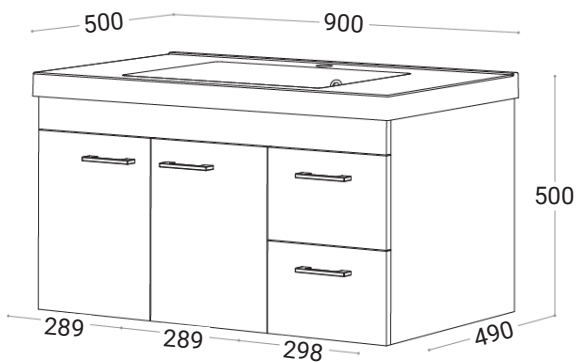

Bella

Franklin Furniture Bella Wall Vanity 2 Door / 2
Drawer 900mm

Code:
FV040.900XX

- Cabinetry is New Zealand made
- Marmorin cast dolomitic marble vanity top
- Häfele hinge and drawer system comes with a 10 year warranty
- Handle options available

Finishes Available

See colour chart for full list

XX = Colour Code

- MW Melamine White
- MG Melamine Grain

(L x W x H): **900 x 500 x 500 mm**

 VANITIES DESIGNED AND MANUFACTURED IN NEW ZEALAND

 VANITY TOPS DESIGNED AND MANUFACTURED IN POLAND