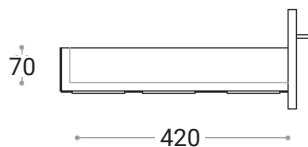

Bella

Franklin Furniture Bella Wall Vanity 2 Door / 2
Drawer 900mm

Code:
FV040.900XX

- Cabinetry is New Zealand made
- Marmorin cast dolomitic marble vanity top
- Häfele hinge and drawer system comes with a 10 year warranty
- Handle options available

Finishes Available

See colour chart for full list

XX = Colour Code

- MW Melamine White
- MG Melamine Grain

(L x W x H): **900 x 500 x 500 mm**

 VANITIES DESIGNED AND MANUFACTURED IN NEW ZEALAND

 VANITY TOPS DESIGNED AND MANUFACTURED IN POLAND