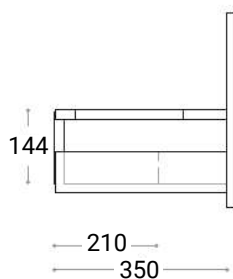

# Tabella Ed2

Franklin Furniture Tabella Wall Vanity 1 Drawer  
600mm

Code:  
FV044.600XX

- Cabinetry is New Zealand made
- 20mm Primestone top (available in white or black)
- Hettich runners on the drawers come with a life time warranty
- Single soft close drawer

## Finishes Available

See colour chart for full list

XX = Colour Code

- MW Melamine White
- MG Melamine Grain
- V Veneer

(L x W x H)

600 x 460 x 430 mm

VANITIES DESIGNED AND MANUFACTURED IN NEW ZEALAND