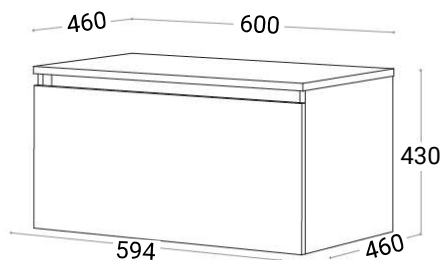

# Tabella Ed2

Franklin Furniture Tabella Wall Vanity 1 Drawer  
600mm

Code:  
FV044.600XX

- Cabinetry is New Zealand made
- 20mm Primestone top (available in white or black)
- Hettich runners on the drawers come with a life time warranty
- Single soft close drawer

## Finishes Available

See colour chart for full list

XX = Colour Code

- MW Melamine White
- MG Melamine Grain
- V Veneer

(L x W x H)

600 x 460 x 430 mm

VANITIES DESIGNED AND MANUFACTURED IN NEW ZEALAND