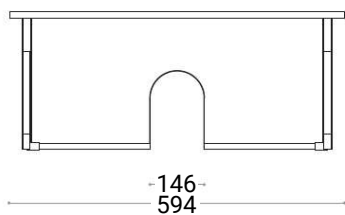

# Tabella Ed2

Franklin Furniture Tabella Wall Vanity 1 Drawer  
600mm

Code:  
FV044.600XX

- Cabinetry is New Zealand made
- 20mm Primestone top (available in white or black)
- Hettich runners on the drawers come with a life time warranty
- Single soft close drawer

## Finishes Available

See colour chart for full list

XX = Colour Code

- MW Melamine White
- MG Melamine Grain
- V Veneer

(L x W x H)

600 x 460 x 430 mm

VANITIES DESIGNED AND MANUFACTURED IN NEW ZEALAND