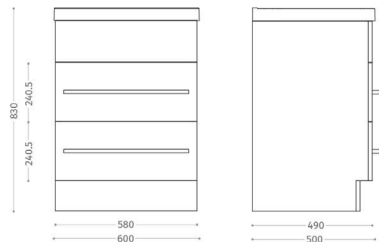

Bella

Franklin Furniture Bella Ed 2 Floor Vanity 2
Drawer 600mm

Code:
FV046.600XX

- Cabinetry is New Zealand made
- Marmorin cast dolomitic marble vanity top
- Häfele hinge and drawer system comes with a 10 year warranty
- Handle options available

Finishes Available

See colour chart for full list

XX = Colour Code

- MW Melamine White
- MG Melamine Grain

(L x W x H): **600 x 500 x 830 mm**

 VANITIES DESIGNED AND MANUFACTURED IN NEW ZEALAND

 VANITY TOPS DESIGNED AND MANUFACTURED IN POLAND