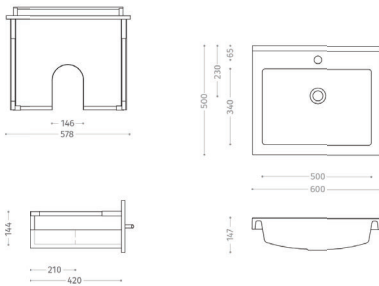

Bella

Franklin Furniture Bella Ed 2 Floor Vanity 2
Drawer 600mm

Code:
FV046.600XX

- Cabinetry is New Zealand made
- Marmorin cast dolomitic marble vanity top
- Häfele hinge and drawer system comes with a 10 year warranty
- Handle options available

Finishes Available

See colour chart for full list

XX = Colour Code

- MW Melamine White
- MG Melamine Grain

(L x W x H): **600 x 500 x 830 mm**

 VANITIES DESIGNED AND MANUFACTURED IN NEW ZEALAND

 VANITY TOPS DESIGNED AND MANUFACTURED IN POLAND