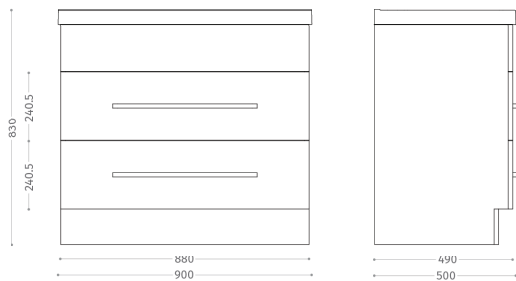

# Bella

Franklin Furniture Bella Ed 2 Floor Vanity 2  
Drawer 900mm

Code:  
FV046.900XX

- Cabinetry is New Zealand made
- Marmorin cast dolomitic marble vanity top
- Häfele hinge and drawer system comes with a 10 year warranty
- Handle options available

## Finishes Available

See colour chart for full list

XX = Colour Code

- MW Melamine White
- MG Melamine Grain
- V Veneer

(L x W x H): **900 x 500 x 830 mm**

 VANITIES DESIGNED AND MANUFACTURED IN NEW ZEALAND

 VANITY TOPS DESIGNED AND MANUFACTURED IN POLAND