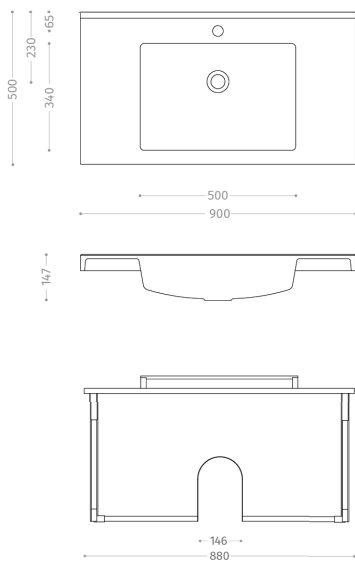

# Bella

Franklin Furniture Bella Ed 2 Floor Vanity 2  
Drawer 900mm

Code:  
FV046.900XX

- Cabinetry is New Zealand made
- Marmorin cast dolomitic marble vanity top
- Häfele hinge and drawer system comes with a 10 year warranty
- Handle options available

## Finishes Available

See colour chart for full list

XX = Colour Code

- MW Melamine White
- MG Melamine Grain
- V Veneer

(L x W x H): **900 x 500 x 830 mm**

 VANITIES DESIGNED AND MANUFACTURED IN NEW ZEALAND