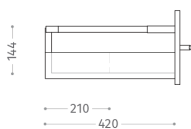

# Bella

Franklin Furniture Bella Ed 2 Floor Vanity 2  
Drawer 900mm

Code:  
FV046.900XX

- Cabinetry is New Zealand made
- Marmorin cast dolomitic marble vanity top
- Häfele hinge and drawer system comes with a 10 year warranty
- Handle options available

## Finishes Available

See colour chart for full list

XX = Colour Code

- MW Melamine White
- MG Melamine Grain
- V Veneer

(L x W x H): **900 x 500 x 830 mm**

 VANITIES DESIGNED AND MANUFACTURED IN NEW ZEALAND