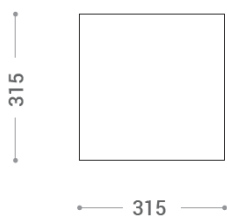

Forme

Franklin Furniture Forme S50 Tower 2 Door
Push to Open – Right Hinge

Code:
FV050.STDD.RXX

- Cabinetry is New Zealand made
- Hettich door hinges come with a life time warranty
- Push to open door
- Adjustable shelves
- Double door storage tower
- Right hinge

Finishes Available

See colour chart for full list

XX = Colour Code

- MW Melamine White
- MG Melamine Grain
- V Veneer

(L x W x H): **1700 x 350 x 350 mm**

DESIGNED AND MANUFACTURED IN NEW ZEALAND