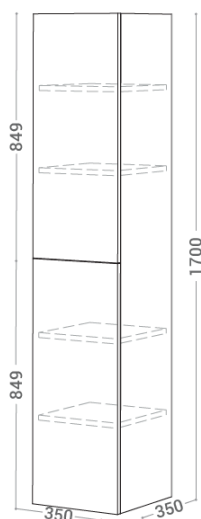

Forme

Franklin Furniture Forme S50 Tower 2 Door
Push to Open – Right Hinge

Code:
FV050.STDD.RXX

- Cabinetry is New Zealand made
- Hettich door hinges come with a life time warranty
- Push to open door
- Adjustable shelves
- Double door storage tower
- Right hinge

Finishes Available

See colour chart for full list

XX = Colour Code

- MW Melamine White
- MG Melamine Grain
- V Veneer

(L x W x H): **1700 x 350 x 350 mm**

DESIGNED AND MANUFACTURED IN NEW ZEALAND