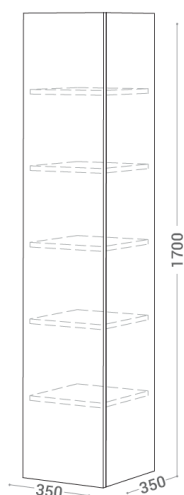

# Forme

Franklin Furniture Forme S50 Tower Single  
Door Push to Open

Code:  
FV050.STSDXX

- Cabinetry is New Zealand made
- Hettich door hinges come with a life time warranty
- Push to open door
- Adjustable shelves
- Single door storage tower

## Finishes Available

See colour chart for full list

XX = Colour Code

- MW Melamine White
- MG Melamine Grain
- V Veneer

(L x W x H): **1700 x 350 x 350 mm**

 DESIGNED AND MANUFACTURED IN NEW ZEALAND