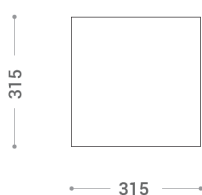

# Forme

Franklin Furniture Forme S50 Tower Single  
Door Push to Open

Code:  
FV050.STSDXX

- Cabinetry is New Zealand made
- Hettich door hinges come with a life time warranty
- Push to open door
- Adjustable shelves
- Single door storage tower

## Finishes Available

See colour chart for full list

XX = Colour Code

- MW Melamine White
- MG Melamine Grain
- V Veneer

(L x W x H): **1700 x 350 x 350 mm**

 DESIGNED AND MANUFACTURED IN NEW ZEALAND