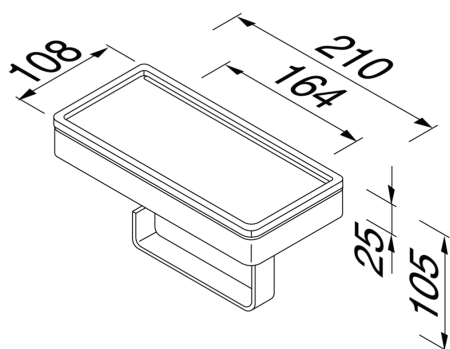

Frame

Geesa Frame Toilet Roll Holder with Shelf White

Code:
GF8824-02

- White & chrome
- Material: metal, plastic
- Toilet roll holder with shelf

(L x W x H)	210 x 108 x 105 mm
Centre Distance	164 mm
Weight	0.705 kg