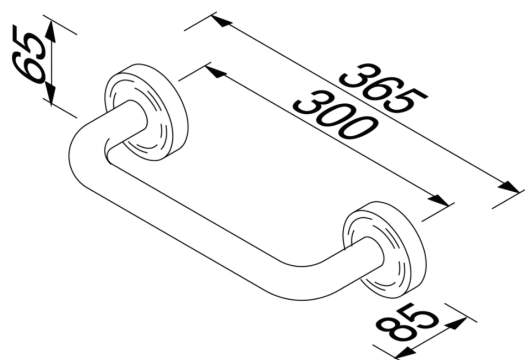

# Luna

Geesa Luna Grab Rail 300mm Ø24mm

Code:  
GL5529-30

- Chrome
- Material: metal
- Concealed fixing
- Grab rail 300mm

(L x W x H)

365 x 85 x 65 mm

Weight

0.402 kg