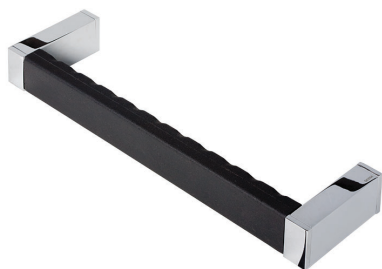

Modern Art

Geesa Modern Art Grab Rail 300mm

Code:
GMA3506-02

- Chrome
- Material: metal
- Concealed fixing
- 300mm soft touch grab bar

(L x W x H)	320 x 85.5 x 35 mm
Centre Distance	300 mm
Weight	1.039 kg