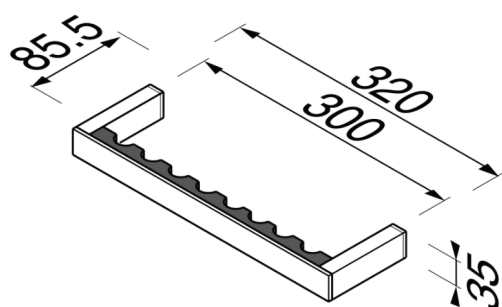

Modern Art

Geesa Modern Art Grab Rail 300mm

Code:
GMA3506-02

- Chrome
- Material: metal
- Concealed fixing
- 300mm soft touch grab bar

(L x W x H)	320 x 85.5 x 35 mm
Centre Distance	300 mm
Weight	1.039 kg