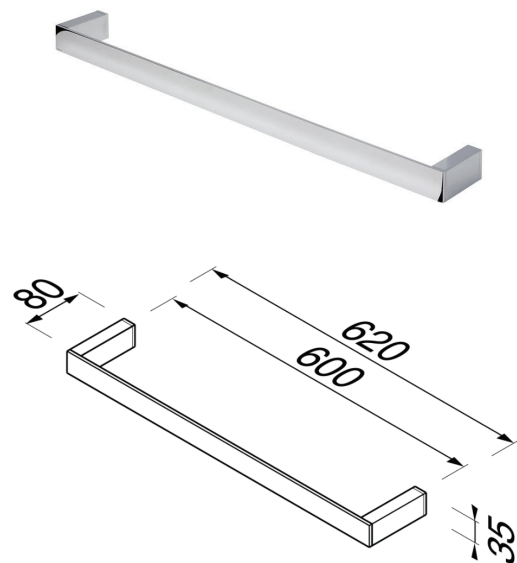

# Modern Art

Geesa Modern Art Single Towel Rail 600mm

Code:  
GMA3507-02-60

- Chrome
- Material: metal
- Concealed fixing
- 600mm single towel rail

(L x W x H)	620 x 80 x 35 mm
Centre Distance	600 mm
Weight	1.205 kg