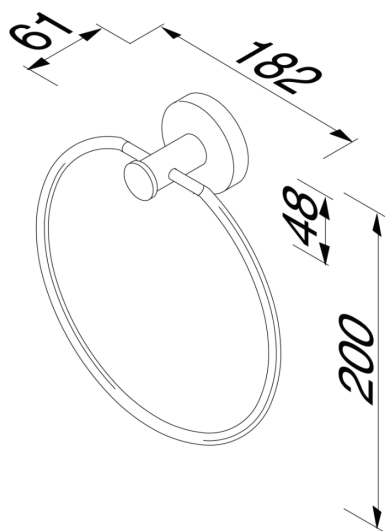

Nemox Chrome

Geesa Nemox Chrome Towel Ring

Code:
GN6504-02

- Chrome
- Material: metal
- Concealed fixing
- Towel ring

(L x W x H) 182 x 61 x 200 mm
Weight 0.333 kg

 DESIGNED AND MANUFACTURED IN THE NETHERLANDS

Nemox Stainless Steel

Geesa Nemox Stainless Steel Towel Ring

Code:
GNSS6504-05

- Stainless steel
- Material: metal
- Concealed fixing
- Towel ring

(L x W x H)

182 x 61 x 200 mm

Weight

0.314 kg

 DESIGNED AND MANUFACTURED IN THE NETHERLANDS

Nemox Black

Geesa Nemox Black Towel Ring

Code:
GNB6504-06

- Matt black
- Material: metal
- Concealed fixing
- Towel ring

(L x W x H)

182 x 61 x 200 mm

Weight

0.335 kg

 DESIGNED AND MANUFACTURED IN THE NETHERLANDS