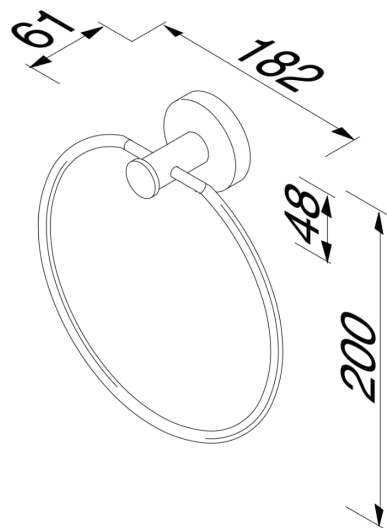

Nemox Chrome

Geesa Nemox Chrome Towel Ring

Code:
GN6504-02

- Chrome
- Material: metal
- Concealed fixing
- Towel ring

(L x W x H) 182 x 61 x 200 mm
Weight 0.333 kg

 DESIGNED AND MANUFACTURED IN THE NETHERLANDS

Nemox Stainless Steel

Geesa Nemox Stainless Steel Towel Ring

Code:
GNSS6504-05

- Stainless steel
- Material: metal
- Concealed fixing
- Towel ring

(L x W x H)

182 x 61 x 200 mm

Weight

0.314 kg

 DESIGNED AND MANUFACTURED IN THE NETHERLANDS

Nemox Black

Geesa Nemox Black Towel Ring

Code:
GNB6504-06

- Matt black
- Material: metal
- Concealed fixing
- Towel ring

(L x W x H)

182 x 61 x 200 mm

Weight

0.335 kg

 DESIGNED AND MANUFACTURED IN THE NETHERLANDS