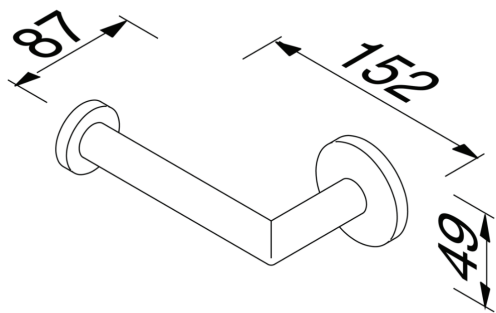

Nemox Graphite

Geesa Nemox Graphite Uncovered Toilet Roll Holder

Code:
GN6509-09.Gr

- Graphite
- Material: metal
- Concealed fixing
- Uncovered toilet roll holder
- This collection has a 6 month lead time

(L x W x H) 152 x 87 x 49 mm
Weight 0.225 kg

DESIGNED AND MANUFACTURED IN THE NETHERLANDS