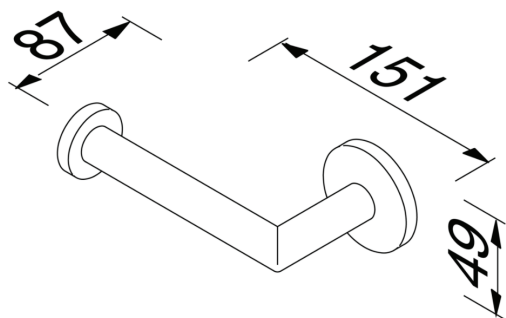

Nemox Chrome

Geesa Nemox Chrome Uncovered Toilet Roll Holder

Code:
GN6509-02

- Chrome
- Material: metal
- Concealed fixing
- Uncovered toilet roll holder

(L x W x H) 150 x 82 x 48 mm
Weight 0.225 kg

 DESIGNED AND MANUFACTURED IN THE NETHERLANDS

Nemox Stainless Steel

Geesa Nemox Stainless Steel Uncovered Toilet Roll Holder

Code:
GNSS6509-05

- Stainless steel
- Material: metal
- Concealed fixing
- Uncovered toilet roll holder

(L x W x H) 152 x 87 x 49 mm
Weight 0.225 kg

 DESIGNED AND MANUFACTURED IN THE NETHERLANDS

Nemox Black

Geesa Nemox Black Uncovered Toilet Roll Holder

Code:
GNB6509-06

- Matt black
- Material: metal
- Concealed fixing
- Uncovered toilet roll holder

(L x W x H) 151 x 87 x 49 mm
Weight 0.225 kg

(L x W x H) 152 x 87 x 49 mm
Weight 0.225 kg

 DESIGNED AND MANUFACTURED IN THE NETHERLANDS