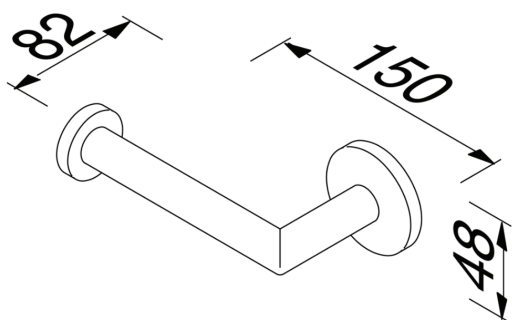

Nemox Chrome

Geesa Nemox Chrome Uncovered Toilet Roll Holder

Code:
GN6509-02

- Chrome
- Material: metal
- Concealed fixing
- Uncovered toilet roll holder

(L x W x H) 150 x 82 x 48 mm
Weight 0.225 kg

 DESIGNED AND MANUFACTURED IN THE NETHERLANDS

Nemox Stainless Steel

Geesa Nemox Stainless Steel Uncovered Toilet Roll Holder

Code:
GNSS6509-05

- Stainless steel
- Material: metal
- Concealed fixing
- Uncovered toilet roll holder

(L x W x H) 152 x 87 x 49 mm
Weight 0.225 kg

 DESIGNED AND MANUFACTURED IN THE NETHERLANDS

Nemox Black

Geesa Nemox Black Uncovered Toilet Roll Holder

Code:
GNB6509-06

- Matt black
- Material: metal
- Concealed fixing
- Uncovered toilet roll holder

(L x W x H) 151 x 87 x 49 mm
Weight 0.225 kg

(L x W x H) 152 x 87 x 49 mm
Weight 0.225 kg

 DESIGNED AND MANUFACTURED IN THE NETHERLANDS