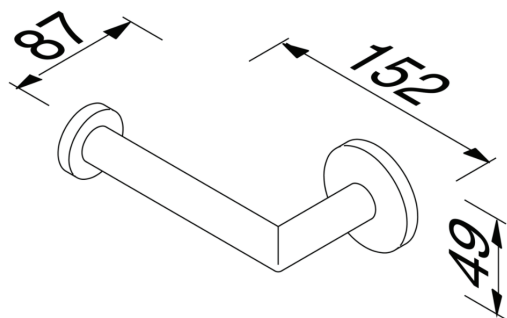

Nemox Chrome

Geesa Nemox Chrome Uncovered Toilet Roll Holder

Code:
GN6509-02

- Chrome
- Material: metal
- Concealed fixing
- Uncovered toilet roll holder

(L x W x H) 150 x 82 x 48 mm
Weight 0.225 kg

 DESIGNED AND MANUFACTURED IN THE NETHERLANDS

Nemox Stainless Steel

Geesa Nemox Stainless Steel Uncovered Toilet Roll Holder

Code:
GNSS6509-05

- Stainless steel
- Material: metal
- Concealed fixing
- Uncovered toilet roll holder

(L x W x H) 152 x 87 x 49 mm
Weight 0.225 kg

 DESIGNED AND MANUFACTURED IN THE NETHERLANDS

Nemox Black

Geesa Nemox Black Uncovered Toilet Roll Holder

Code:
GNB6509-06

- Matt black
- Material: metal
- Concealed fixing
- Uncovered toilet roll holder

(L x W x H) 151 x 87 x 49 mm
Weight 0.225 kg

(L x W x H) 152 x 87 x 49 mm
Weight 0.225 kg

 DESIGNED AND MANUFACTURED IN THE NETHERLANDS