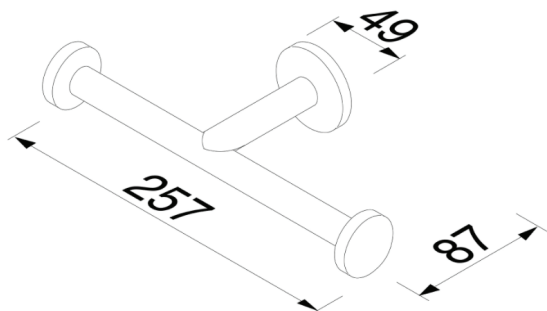

Nemox Chrome

Geesa Nemox Chrome Double Toilet Roll Holder

Code:
GN6518-02

- Chrome
- Material: metal
- Concealed fixing
- Double toilet roll holder

(L x W x H) 258 x 86 x 48 mm
Weight 0.314 kg

 DESIGNED AND MANUFACTURED IN THE NETHERLANDS

Nemox Stainless Steel

Geesa Nemox Stainless Steel Double Toilet Roll Holder

Code:
GNSS6518-05

- Stainless steel
- Material: metal
- Concealed fixing
- Double toilet roll holder

(L x W x H) 257 x 87 x 49 mm
Weight 0.314 kg