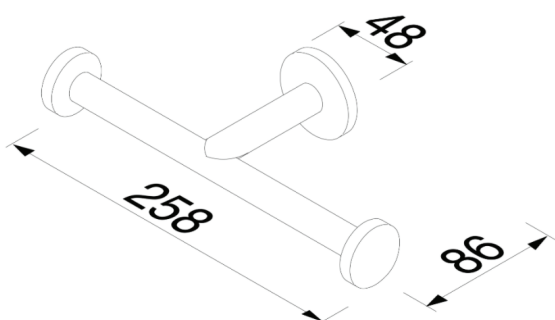

Nemox Chrome

Geesa Nemox Chrome Double Toilet Roll Holder

Code:
GN6518-02

- Chrome
- Material: metal
- Concealed fixing
- Double toilet roll holder

(L x W x H) 258 x 86 x 48 mm
Weight 0.314 kg

 DESIGNED AND MANUFACTURED IN THE NETHERLANDS

Nemox Stainless Steel

Geesa Nemox Stainless Steel Double Toilet Roll Holder

Code:
GNSS6518-05

- Stainless steel
- Material: metal
- Concealed fixing
- Double toilet roll holder

(L x W x H) 257 x 87 x 49 mm
Weight 0.314 kg