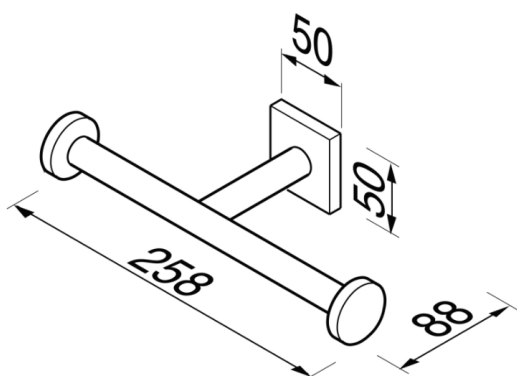

Nelio

Geesa Nelio Double Toilet Roll Holder

Code:
GNEL6818-02

- Chrome
- Material: metal
- Concealed fixing
- Double toilet roll holder

(L x W x H) 258 x 88 x 50 mm
Weight 0.34 kg

 DESIGNED AND MANUFACTURED IN THE NETHERLANDS