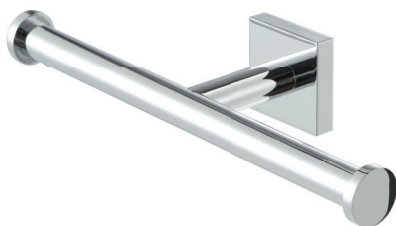

Nelio

Geesa Nelio Double Toilet Roll Holder

Code:
GNEL6818-02

- Chrome
- Material: metal
- Concealed fixing
- Double toilet roll holder

(L x W x H) 258 x 88 x 50 mm
Weight 0.34 kg

 DESIGNED AND MANUFACTURED IN THE NETHERLANDS