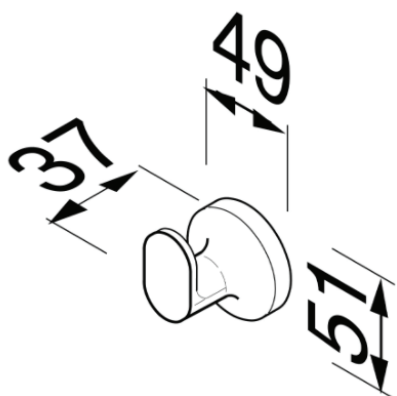

Tone

Geesa Tone Single Hook

Code:
GT7313-02

- Chrome
- Material: metal
- Concealed fixing
- Single hook

(L x W x H)

49 x 37 x 51 mm

Weight

0.168 kg