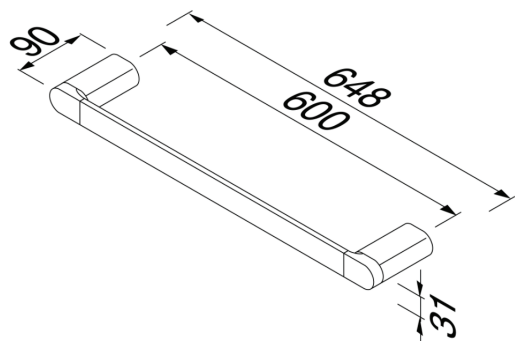

Wynk

Geesa Wynk Single Towel Rail 600mm

Code:
GW4507-02-60

- Chrome
- Material: metal
- Concealed fixing
- 600mm single towel rail

(L x W x H) 648 x 90 x 31 mm
Weight 1.166 kg

 DESIGNED AND MANUFACTURED IN THE NETHERLANDS