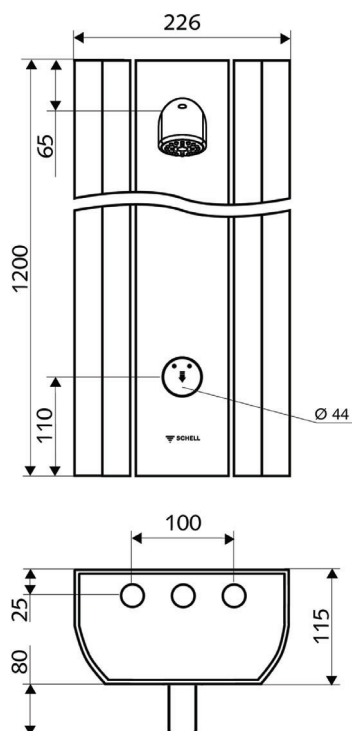

- Self-closing
 - Shower panel made from solid extruded aluminium profile with high quality anodized surface and integrated SCHELL shower fitting.
 - Type LINUS D-SC.
 - Assembly-and service-friendly due to the pivoting front panel, suitable for connections from the rear and for wall-mounted connections from above.
 - LINUS DP-SC-M, selfclosing - mixed water, with low-aerosol shower head, $20^\circ \pm 6^\circ$
 - Panel with pre-assembled LINUS shower fitting with integrated self-closing cartridge SC including piping between fitting and shower head connection
 - Operating button SC
 - 2 backflow preventers (BP, DIN EN 1717: EB)
 - Shower head
 - Fastening material
 - Connection accessories
-
- Shower head: flow rate max. 9 l/min independent of pressure
 - Flow pressure: 1,0 - 5,0 bar
 - Water temperature max. 70 °C (short-time-use)
 - Time setting: 5 - 30 s
 - Dimensions: 1200 mm x 226 mm x 115 mm
 - Panel is ready for connection to existing wall-mounted connections from the rear and wall-mounted supply lines from above
-
- Material: Panel made of aluminium / water path out of dezincification resistant brass conform German drinking water regulation / operation out of brass, chrome-plated