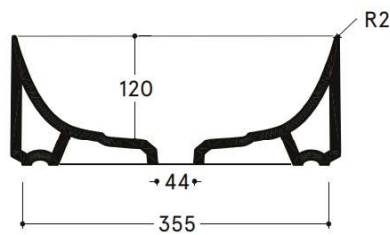

Acquerello

Valdama Acquerello Vessel 380 x 430 x 150H

Code:
VACQ01XX

- Ceramic material
- Countertop vessel
- Without overflow
- Drain cover not included
- Drain Cover: VACQ01XX.DRAINCOVER
- Designed by Prospero Rasulo

Finishes Available

XX = Colour Code

○ 00 Gloss White	○ 07 Tempesta
○ 01 Matt White	○ 08 Basento
● 03 Matt Black	○ 09 Velato
● 04 Zolfo	● 10 Oceano
● 05 Laguna	

(L x W x H)

380 x 430 x 150 mm

Volume

10.9 Litres

Weight

9.7 kg

 DESIGNED AND HANDCRAFTED IN ITALY