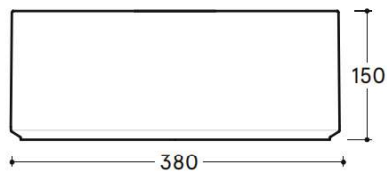

Acquerello

Valdama Acquerello Vessel 380 x 430 x 150H

Code:
VACQ01XX

- Ceramic material
- Countertop vessel
- Without overflow
- Drain cover not included
- Drain Cover: VACQ01XX.DRAINCOVER
- Designed by Prospero Rasulo

Finishes Available

XX = Colour Code

○ 00 Gloss White	○ 07 Tempesta
○ 01 Matt White	○ 08 Basento
● 03 Matt Black	○ 09 Velato
● 04 Zolfo	● 10 Oceano
● 05 Laguna	

(L x W x H)

380 x 430 x 150 mm

Volume

10.9 Litres

Weight

9.7 kg

 DESIGNED AND HANDCRAFTED IN ITALY