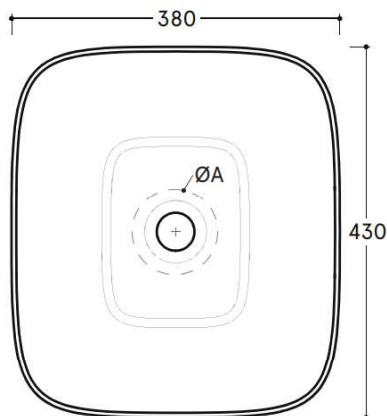

Acquerello

Valdama Acquerello Vessel 380 x 430 x 150H

Code:
VACQ01XX

- Ceramic material
- Countertop vessel
- Without overflow
- Drain cover not included
- Drain Cover: VACQ01XX.DRAINCOVER
- Designed by Prospero Rasulo

Finishes Available

XX = Colour Code

○ 00 Gloss White	○ 07 Tempesta
○ 01 Matt White	○ 08 Basento
● 03 Matt Black	○ 09 Velato
● 04 Zolfo	● 10 Oceano
● 05 Laguna	

(L x W x H)

380 x 430 x 150 mm

Volume

10.9 Litres

Weight

9.7 kg

 DESIGNED AND HANDCRAFTED IN ITALY