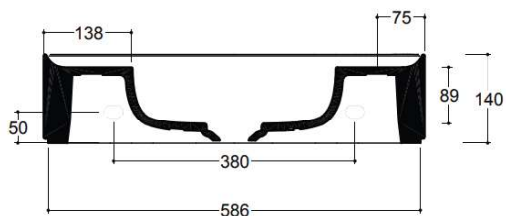

# Cameo

Valdama Cameo Wall Hung Basin 600 x 280 x 140mm  
With Tap Hole

Code:  
VCML01XX.1

- Ceramic material
- Wall hung / countertop vessel
- Without overflow
- 1 tap hole
- Designed by Prospero Rasulo

## Finishes Available

XX = Colour Code

- 00 Gloss White
- 01 Matt White
- 03 Matt Black

(L x W x H)

600 x 280 x 140 mm

Volume

4.0 Litres

Weight

11.6 kg

 DESIGNED AND HANDCRAFTED IN ITALY