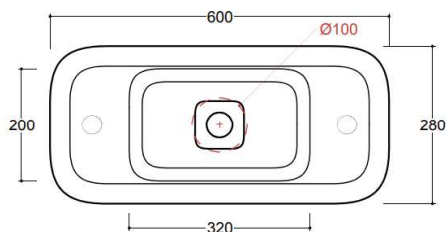

# Cameo

Valdama Cameo Wall Hung Basin 600 x 280 x 140mm  
With Tap Hole

Code:  
VCML01XX.1

- Ceramic material
- Wall hung / countertop vessel
- Without overflow
- 1 tap hole
- Designed by Prospero Rasulo

## Finishes Available

XX = Colour Code

- 00 Gloss White
- 01 Matt White
- 03 Matt Black

(L x W x H)

600 x 280 x 140 mm

Volume

4.0 Litres

Weight

11.6 kg

 DESIGNED AND HANDCRAFTED IN ITALY