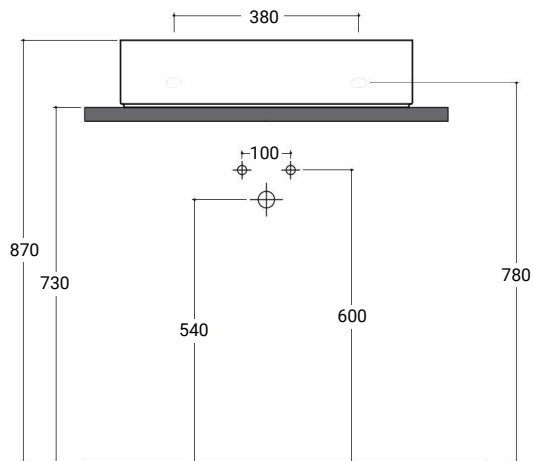

# Cameo

Valdama Cameo Wall Hung Basin 600 x 280 x 140mm  
With Tap Hole

Code:  
VCML01XX.1

- Ceramic material
- Wall hung / countertop vessel
- Without overflow
- 1 tap hole
- Designed by Prospero Rasulo

## Finishes Available

XX = Colour Code

- 00 Gloss White
- 01 Matt White
- 03 Matt Black

(L x W x H)

600 x 280 x 140 mm

Volume

4.0 Litres

Weight

11.6 kg

 DESIGNED AND HANDCRAFTED IN ITALY