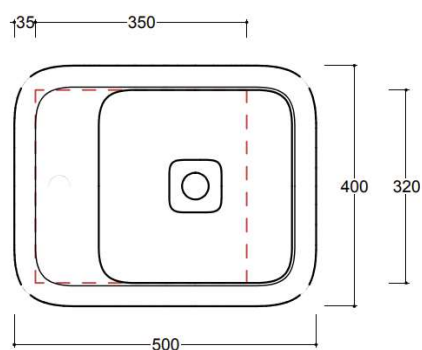

Cameo

Valdama Cameo Wall Hung Basin 500 x 400 x 140mm
With Tap Hole

Code:
VCML02XX.1

- Ceramic material
- Wall hung / countertop vessel
- With hidden overflow
- 1 tap hole
- Designed by Prospero Rasulo

Finishes Available

XX = Colour Code

- 00 Gloss White
- 01 Matt White
- 03 Matt Black

(L x W x H) 500 x 400 x 140 mm
Volume 5.0 Litres
Weight 14.0 kg

 DESIGNED AND HANDCRAFTED IN ITALY