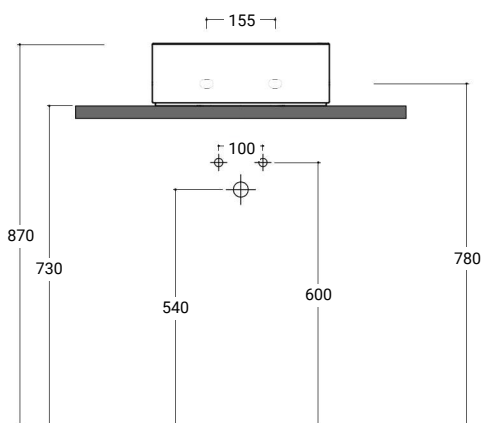

Cameo

Valdama Cameo Wall Hung Basin 500 x 400 x 140mm
With Tap Hole

Code:
VCML02XX.1

- Ceramic material
- Wall hung / countertop vessel
- With hidden overflow
- 1 tap hole
- Designed by Prospero Rasulo

Finishes Available

XX = Colour Code

- 00 Gloss White
- 01 Matt White
- 03 Matt Black

(L x W x H) 500 x 400 x 140 mm
Volume 5.0 Litres
Weight 14.0 kg

 DESIGNED AND HANDCRAFTED IN ITALY