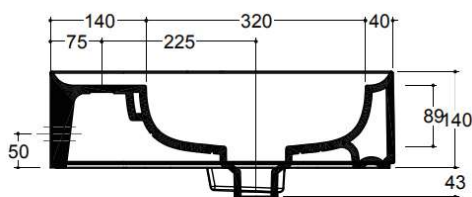

Cameo

Valdama Cameo Wall Hung Basin 500 x 400 x 140mm
With Tap Hole

Code:
VCML02XX.1

- Ceramic material
- Wall hung / countertop vessel
- With hidden overflow
- 1 tap hole
- Designed by Prospero Rasulo

Finishes Available

XX = Colour Code

- 00 Gloss White
- 01 Matt White
- 03 Matt Black

(L x W x H) 500 x 400 x 140 mm
Volume 5.0 Litres
Weight 14.0 kg

 DESIGNED AND HANDCRAFTED IN ITALY