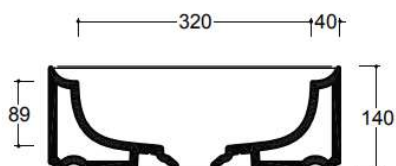

Cameo

Valdama Cameo Countertop Basin 750 x 400 x 140mm
With Tap Hole

Code:
VCML04XX.1

- Ceramic material
- Countertop vessel
- Without overflow
- 1 tap hole
- Designed by Prospero Rasulo

Finishes Available

XX = Colour Code

- 00 Gloss White
- 01 Matt White
- 03 Matt Black

(L x W x H)

750 x 400 x 140 mm

Volume

9.0 Litres

Weight

18.1 kg