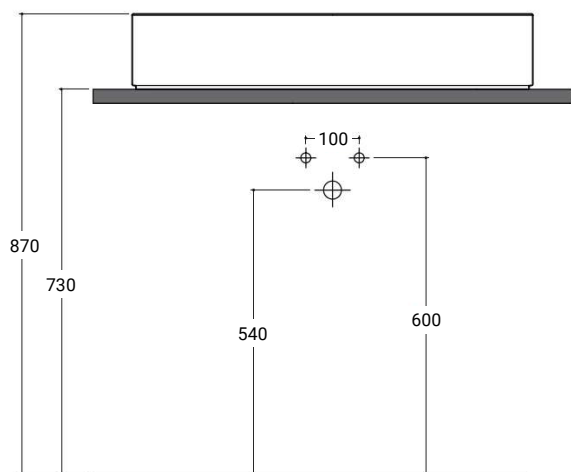

Cameo

Valdama Cameo Countertop Basin 750 x 400 x 140mm
With Tap Hole

Code:
VCML04XX.1

- Ceramic material
- Countertop vessel
- Without overflow
- 1 tap hole
- Designed by Prospero Rasulo

Finishes Available

XX = Colour Code

- 00 Gloss White
- 01 Matt White
- 03 Matt Black

(L x W x H)

750 x 400 x 140 mm

Volume

9.0 Litres

Weight

18.1 kg