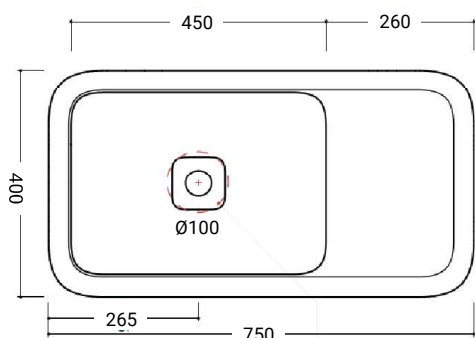

Cameo

Valdama Cameo Countertop Basin 750 x 400 x 140mm
With Tap Hole

Code:
VCML04XX.1

- Ceramic material
- Countertop vessel
- Without overflow
- 1 tap hole
- Designed by Prospero Rasulo

Finishes Available

XX = Colour Code

- 00 Gloss White
- 01 Matt White
- 03 Matt Black

(L x W x H)

750 x 400 x 140 mm

Volume

9.0 Litres

Weight

18.1 kg