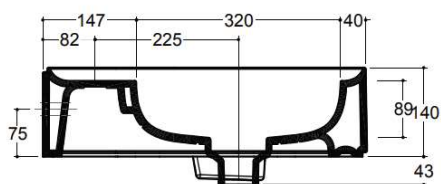

Cameo

Valdama Cameo Wall Hung Basin 750 x 500 x 140mm
With Tap Hole

Code:
VCML06XX.1

- Ceramic material
- Wall hung / countertop vessel
- With hidden overflow
- 1 tap hole
- Designed by Prospero Rasulo

Finishes Available

XX = Colour Code

- 00 Gloss White
- 01 Matt White
- 03 Matt Black

(L x W x H)	750 x 500 x 140 mm
Volume	6.0 Litres
Weight	22.4 kg

 DESIGNED AND HANDCRAFTED IN ITALY