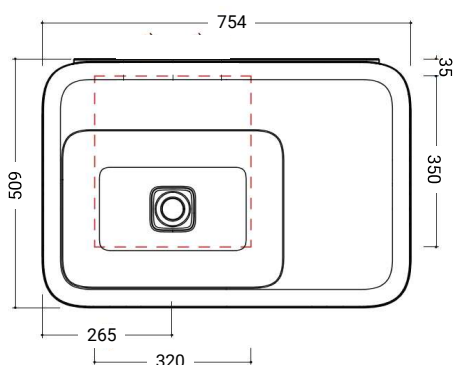

Cameo

Valdama Cameo Wall Hung Basin 750 x 500 x 140mm
With Tap Hole

Code:
VCML06XX.1

- Ceramic material
- Wall hung / countertop vessel
- With hidden overflow
- 1 tap hole
- Designed by Prospero Rasulo

Finishes Available

XX = Colour Code

- 00 Gloss White
- 01 Matt White
- 03 Matt Black

(L x W x H)	750 x 500 x 140 mm
Volume	6.0 Litres
Weight	22.4 kg

 DESIGNED AND HANDCRAFTED IN ITALY