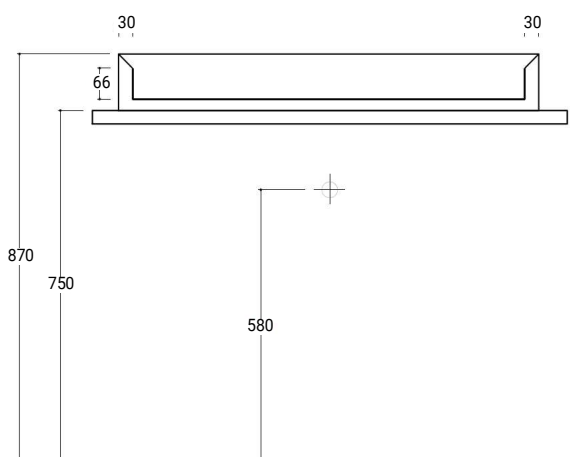

# Cut

Valdama Cut Vessel 900 x 380 x 120H Without Tap Hole

Code:  
VCTLO2XX

- Ceramic material
- Countertop vessel
- Without overflow
- No tap hole
- Designed by Prospero Rasulo

## Finishes Available

XX = Colour Code

- 00 Gloss White
- 01 Matt White
- 03 Matt Black

(L x W x H) 900 x 380 x 120 mm  
Volume 18.0 Litres  
Weight 16.0 kg

 DESIGNED AND HANDCRAFTED IN ITALY