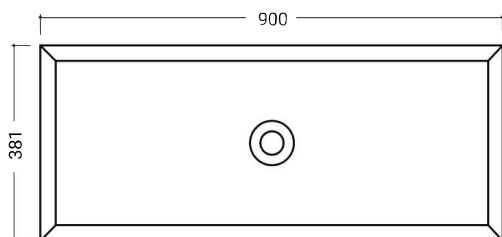

# Cut

Valdama Cut Vessel 900 x 380 x 120H Without Tap Hole

Code:  
VCTLO2XX

- Ceramic material
- Countertop vessel
- Without overflow
- No tap hole
- Designed by Prospero Rasulo

## Finishes Available

XX = Colour Code

- 00 Gloss White
- 01 Matt White
- 03 Matt Black

(L x W x H) 900 x 380 x 120 mm  
Volume 18.0 Litres  
Weight 16.0 kg

 DESIGNED AND HANDCRAFTED IN ITALY