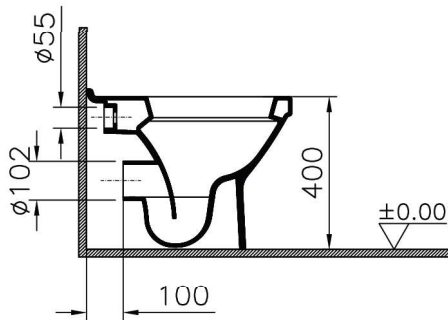

S50

VitrA S50 Back to Wall Pan 540mm

Code:
VIT5323B 003 0075

- White
- Ceramic material
- Back to wall pan
- Gerberit cistern mechanisms
- Vitra Clean

(L x W x H)

540 x 360 x 400 mm

 DESIGNED AND MANUFACTURED IN TURKEY