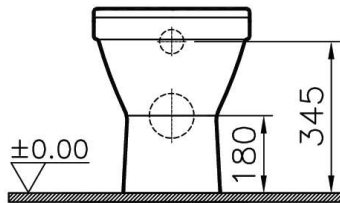

S50

VitrA S50 Back to Wall Pan 540mm

Code:
VIT5323B 003 0075

- White
- Ceramic material
- Back to wall pan
- Gerberit cistern mechanisms
- Vitra Clean

(L x W x H)

540 x 360 x 400 mm

 DESIGNED AND MANUFACTURED IN TURKEY