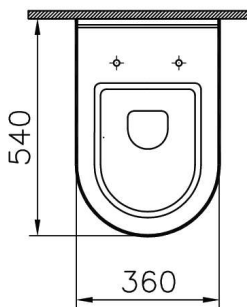

S50

VitrA S50 Back to Wall Pan 540mm

Code:
VIT5323B 003 0075

- White
- Ceramic material
- Back to wall pan
- Gerberit cistern mechanisms
- Vitra Clean

(L x W x H)

540 x 360 x 400 mm

 DESIGNED AND MANUFACTURED IN TURKEY