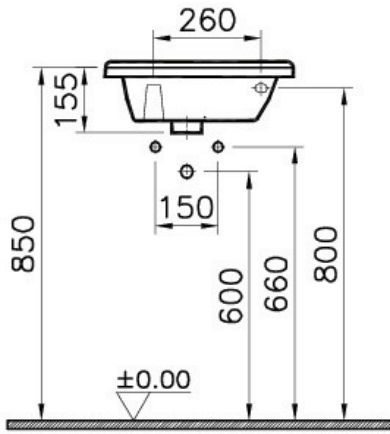

# S50

VitrA S50 Vanity Top 455 x 280 x 155mm With Tap Hole

Code:  
VIT5345B 003 0001

- White
- Ceramic material
- Vanity top (compatible with Franklin Furniture Conti S50)
- With overflow
- 1 tap hole (right)
- VitrA Clean

(L x W x H)

455 x 280 x 155 mm

DESIGNED AND MANUFACTURED IN TURKEY