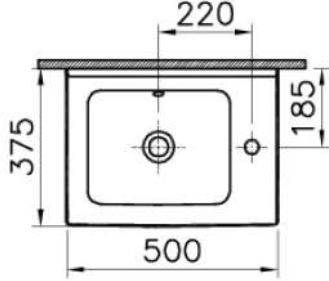

S50

VitrA S50 Vanity Top 500 x 375 x 170mm With Tap Hole

Code:
VIT5346B 003 0001

- White
- Ceramic Material
- Vanity Top (Compatible with Franklin Furniture S50 Project Ed 2 & S50 Plus)
- With Overflow
- 1 Tap Hole (Right)
- VitrA Clean

(L x W x H)

500 x 375 x 170 mm

 DESIGNED AND ENGINEERED IN TURKEY