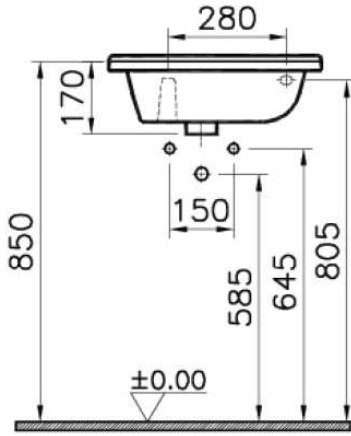

S50

VitrA S50 Vanity Top 500 x 375 x 170mm With Tap Hole

Code:
VIT5346B 003 0001

- White
- Ceramic Material
- Vanity Top (Compatible with Franklin Furniture S50 Project Ed 2 & S50 Plus)
- With Overflow
- 1 Tap Hole (Right)
- VitrA Clean

(L x W x H)

500 x 375 x 170 mm

 DESIGNED AND ENGINEERED IN TURKEY