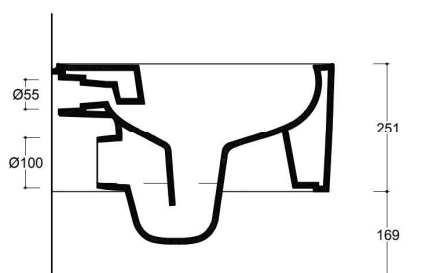

Cameo

Valdama Cameo Wall Hung Pan

Code:
VMW02XX

- Ceramic material
- Wall hung pan
- Rimless
- Soft Close Toilet Seat: VCW3SEXX
- Designed by Prospero Rasulo

Finishes Available

XX = Colour Code

- 00 Gloss White
- 01 Matt White
- 03 Matt Black

(L x W x H) 550 x 360 x 250 mm
Drainage 4.5 Litres
Weight 27.5 kg

 DESIGNED AND HANDCRAFTED IN ITALY